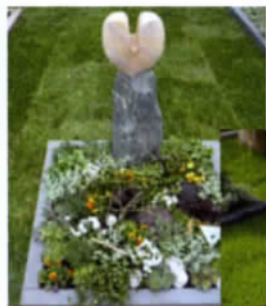

Komplettlösungen für Urnengruften, Grabmale mit passender Einfassung